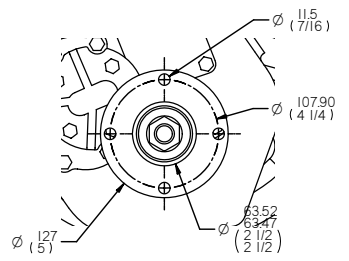

GEARBOX OUTPUT

REV	DESCRIPTION	DATE	APP'D	DRAWN
01				

NOTES

TITLE: **BV3300 AND BV3800 HEAT EXCHANGE PRM260**

DIMENSIONS IN MM (INCH) DO NOT SCALE

**BETA MARINE**

BETA MARINE LTD.  
 HERRETT'S MILLS,  
 BATH ROAD,  
 SOUTH WOODCHESTER,  
 STROUD, GLOS. GL6 5EU

DRAWN BY: TW  
 CHECKED BY:

SIZE A4  
 SCALE NTS

DWG NO. 100-06202  
 PAGE 1 of 1

REV 02  
 DATE 17/04/2007