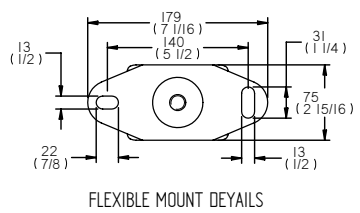

GEARBOX OUTPUT

REV	DESCRIPTION	DATE	APP'D	DRAWN
01				

NOTES

TITLE: **BV3300 AND BV3800 HEAT EXCHANGE PRM260**

DIMENSIONS IN MM (INCH) DO NOT SCALE

**BETA MARINE**

BETA MARINE LTD.  
 HERRETT'S MILLS,  
 BATH ROAD,  
 SOUTH WOODCHESTER,  
 STROUD, GLOS. GL6 5EU

DRAWN BY: TW  
 CHECKED BY:

SIZE A4  
 SCALE NTS

DWG NO. 100-06202  
 PAGE 1 of 1

REV 02  
 DATE 17/04/2007