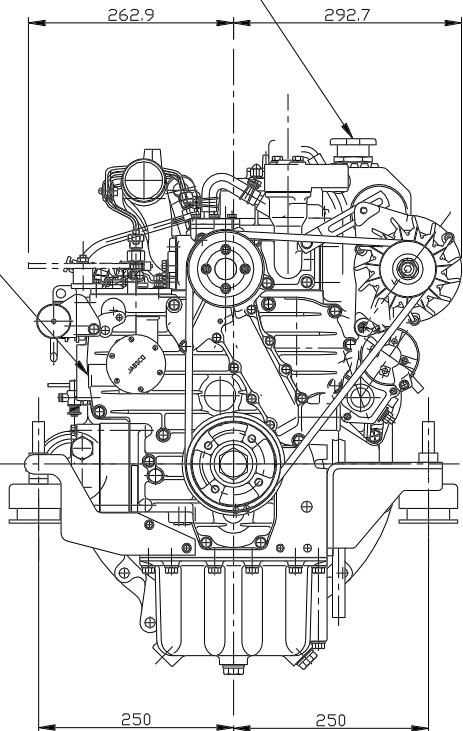

Filler Cap.

Sea Water Intake to suit 28mm bore hose.

CRANKSHAFT CENTER

REV	DESCRIPTION	DATE	APP'D	DRAWN	NOTES
01					

TITLE: BF2803 HEAT EXCHANGE WITH A HBW250 GEARBOX

DIMENSIONS IN MM (INCH) DO NOT SCALE

BETA MARINE

BETA MARINE LTD,
MERRETT'S MILLS,
BATH ROAD,
SOUTH WOODCHESTER,
STROUD, GLOS. GL5 5EU

DRAWN BY: TW
CHECKED BY: LT

SIZE A4
DWG NO. 100-05917
SCALE NTS
PAGE 1 of 1
DATE 10/10/03

REV

TEL: (01453) 835282 FAX: (01453) 835284