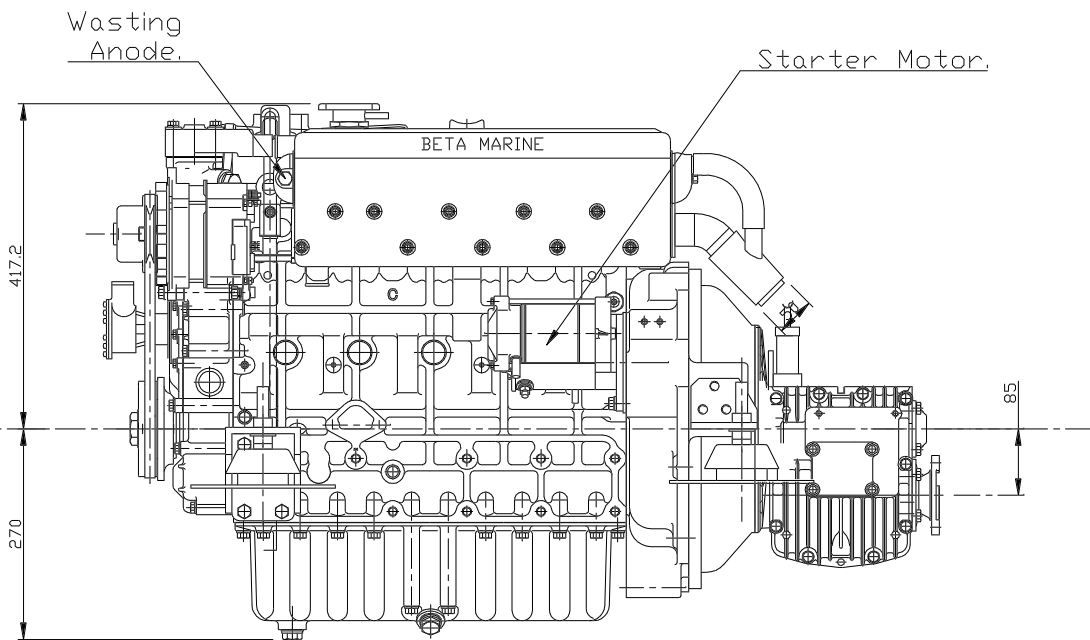

Filler Cap.

Sea Water Intake to suit 28mm bore hose.

CRANKSHAFT CENTER

REV	DESCRIPTION	DATE	APP'D	DRAWN	NOTES
01					

TITLE: BF2803 HEAT EXCHANGE WITH A HBW250 GEARBOX

DIMENSIONS IN MM (INCH) DO NOT SCALE

BETA MARINE

BETA MARINE LTD,
MERRETT'S MILLS,
BATH ROAD,
SOUTH WOODCHESTER,
STROUD, GLOS. GL5 5EU

DRAWN BY: TW
CHECKED BY: LT

SIZE A4
DWG NO. 100-05917
SCALE NTS
PAGE 1 of 1
DATE 10/10/03

REV

TEL: (01453) 835282 FAX: (01453) 835284