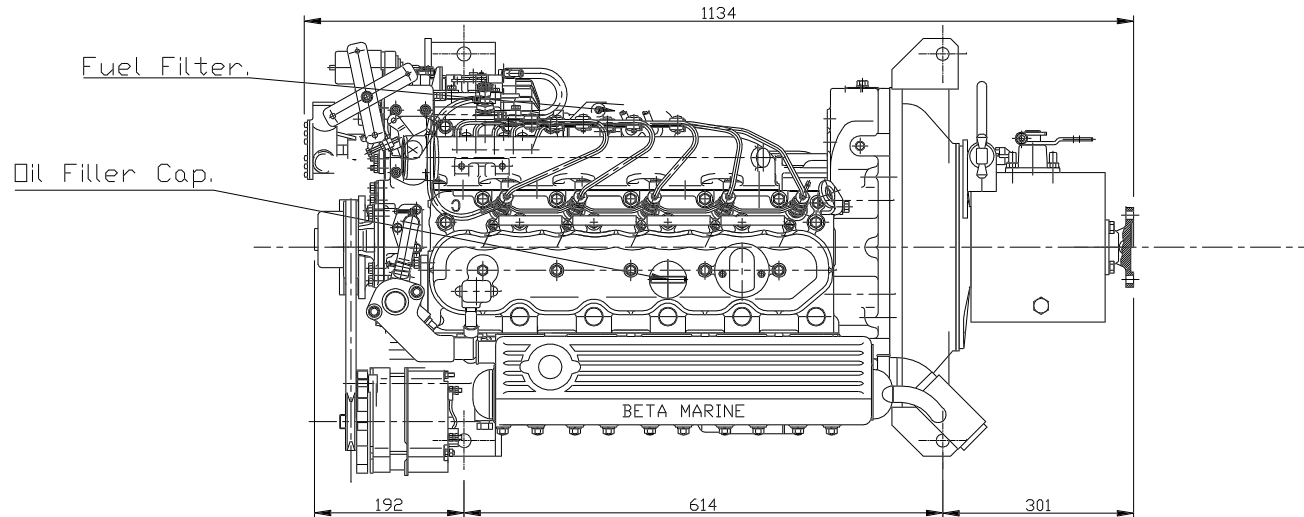

Filler Cap.

Sea Water Intake to suit 28mm bore hose.

CRANKSHAFT CENTER

REV	DESCRIPTION	DATE	APP'D	DRAWN	NOTES
01					

TITLE: BF2803 HEAT EXCHANGE WITH A HBW250 GEARBOX

DIMENSIONS IN MM (INCH) DO NOT SCALE

BETA MARINE

BETA MARINE LTD,
MERRETT'S MILLS,
BATH ROAD,
SOUTH WOODCHESTER,
STROUD, GLOS. GL5 5EU

DRAWN BY: TW
CHECKED BY: LT

SIZE A4
DWG NO. 100-05917
SCALE NTS
PAGE 1 of 1
DATE 10/10/03

REV

TEL: (01453) 835282 FAX: (01453) 835284